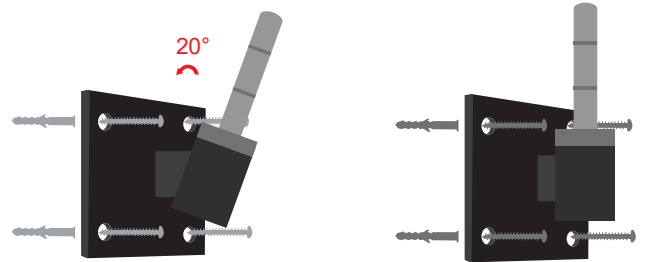

Wall Mount Banner

This is not telescoping pole. Failure to remove pole sections and assemble according to these instructions could cause damage to the unit.

Supporting Poles

- ① Small Teardrop Banner
Small Feather Banner
- ② Regular Teardrop Banner
Regular Feather Banner
- ③ Regular Block Banner

Option

- ④ Vertical Wall Fixture
- ⑤ 30° Wall Fixture
- ⑥ Expansion Screws

Download an invoice on our website

Please login to our website to download your latest invoice, or contact us for help service@flagaholic.com