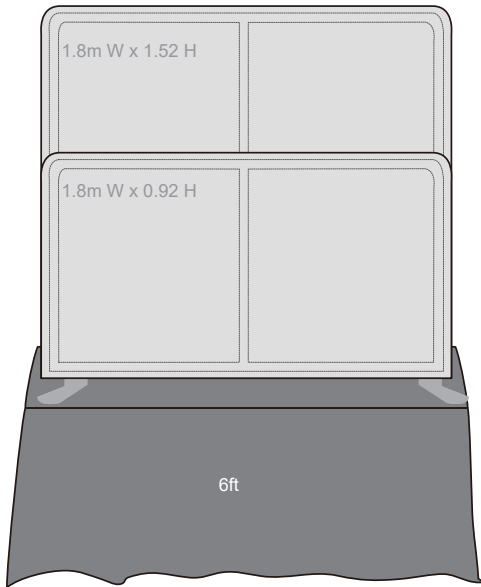

Tabletop Straight Fabric Tube Display

1 Frame Poles

2 Top Corners

3 Bottom Corners

4 Foot

Snap each pole together.

zip the graphic print on the top.

Download an invoice on our website