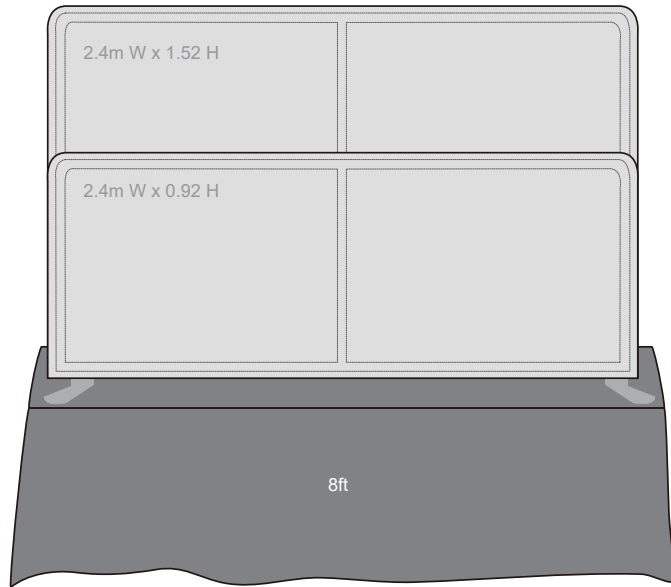

Tabletop Straight Fabric Tube Display

1 Frame Poles

2 Top Corners

3 Bottom Corners

4 Foot

Snap each pole together.

zip the graphic print on the top.

Download an invoice on our website