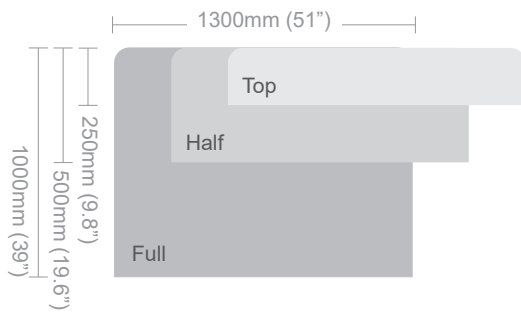

Table Top Banner Display

Attach C-clamps to table.

Snap each pole together.

Download an invoice on our website

Please login to our website to download your latest invoice, or contact us for help service@flagaholic.com