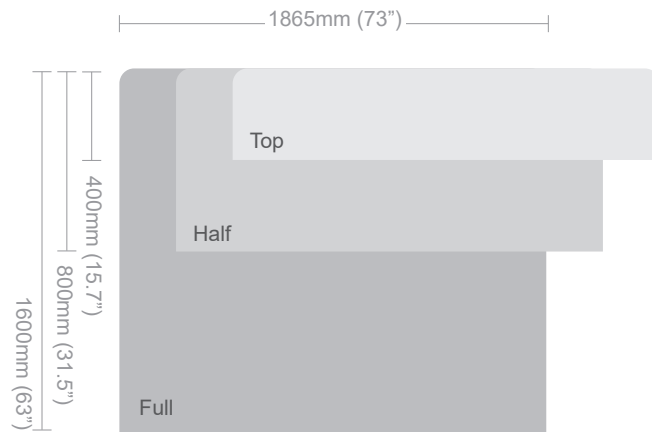

Table Top Banner Display

Attach C-clamps to table.

Snap each pole together.

Download an invoice on our website

Please login to our website to download your latest invoice, or contact us for help service@flagaholic.com