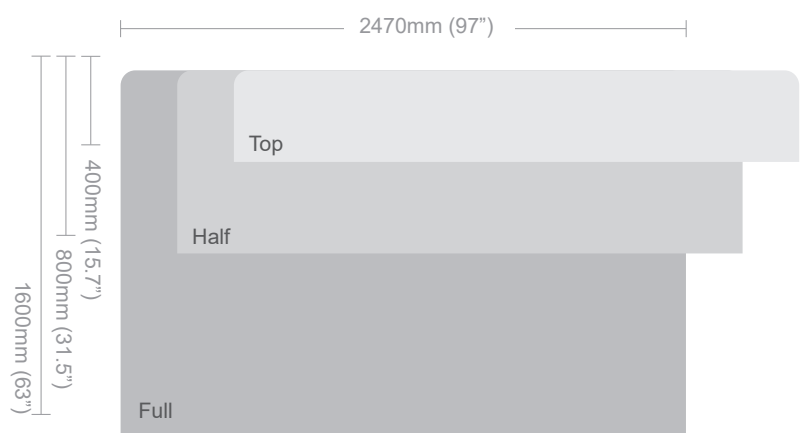

Table Top Banner Display

Attach C-clamps to table.

Snap each pole together.

Download an invoice on our website

Please login to our website to download your latest invoice, or contact us for help service@flagaholic.com