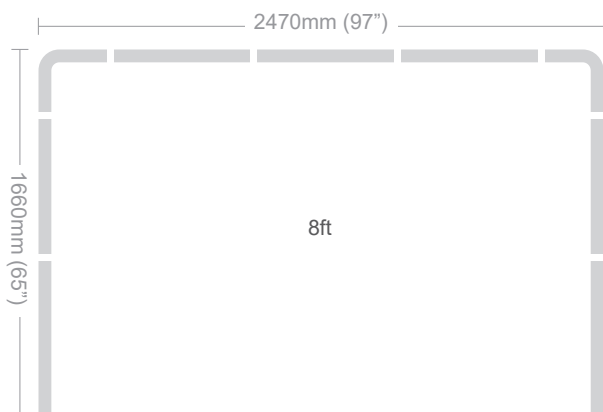

Table Top Banner Display

Attach C-clamps to table.

Snap each pole together.

Download an invoice on our website

Please login to our website to download your latest invoice, or contact us for help service@flagaholic.com