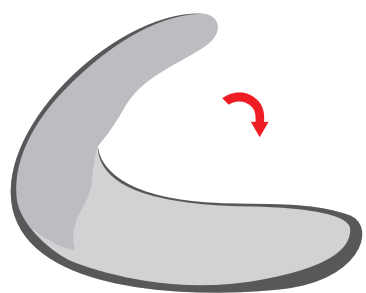

Pop Up A-Frame Banner

Horizontal
 Regular 60x126cm / 23.6"x49.6"
 Medium 100x200cm / 39.4"x78.7"
 Large 110x270cm 43.3" / 106.3"

Vertical
 Small 65x95cm / 25.6"x37.4"
 Regular 80x100cm / 31.5"x39.4"
 Medium 100x125cm / 39.4"x49.2"
 Large 125x180cm / 49.2"x70.9"

Triangle
 Regular 100x100cm / 39.4"x39.4"
 Medium 120x120cm /47.2"x47.2"
 Large 150x150cm / 59"x59"

Circle
 Regular 100x100cm / 39.4"x39.4"
 Large 150x150cm / 59"x59"

Our pop-up A-Frames have been engineered to withstand the elements and can be staked to the ground and/or weighted.