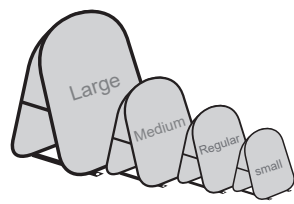

Pop Up A-Frame Banner

Horizontal
 Regular 60x126cm / 23.6"x49.6"
 Medium 100x200cm / 39.4"x78.7"
 Large 110x270cm 43.3" / 106.3"

Vertical
 Small 65x95cm / 25.6"x37.4"
 Regular 80x100cm / 31.5"x39.4"
 Medium 100x125cm / 39.4"x49.2"
 Large 125x180cm / 49.2"x70.9"

Triangle
 Regular 100x100cm / 39.4"x39.4"
 Medium 120x120cm /47.2"x47.2"
 Large 150x150cm / 59"x59"

Circle
 Regular 100x100cm / 39.4"x39.4"
 Large 150x150cm / 59"x59"

Our pop-up A-Frames have been engineered to withstand the elements and can be staked to the ground and/or weighted.