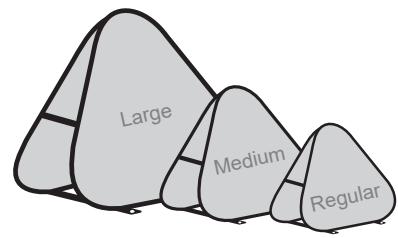

Pop Up A-Frame Banner

Horizontal
 Regular 60x126cm / 23.6"x49.6"
 Medium 100x200cm / 39.4"x78.7"
 Large 110x270cm 43.3" / 106.3"

Vertical
 Small 65x95cm / 25.6"x37.4"
 Regular 80x100cm / 31.5"x39.4"
 Medium 100x125cm / 39.4"x49.2"
 Large 125x180cm / 49.2"x70.9"

Triangle
 Regular 100x100cm / 39.4"x39.4"
 Medium 120x120cm /47.2"x47.2"
 Large 150x150cm / 59"x59"

Circle
 Regular 100x100cm / 39.4"x39.4"
 Large 150x150cm / 59"x59"

Our pop-up A-Frames have been engineered to withstand the elements and can be staked to the ground and/or weighted.