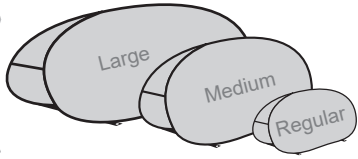

Pop Up A-Frame Banner

Horizontal
 Regular 60x126cm / 23.6"x49.6"
 Medium 100x200cm / 39.4"x78.7"
 Large 110x270cm 43.3" / 106.3"

Vertical
 Small 65x95cm / 25.6"x37.4"
 Regular 80x100cm / 31.5"x39.4"
 Medium 100x125cm / 39.4"x49.2"
 Large 125x180cm / 49.2"x70.9"

Triangle
 Regular 100x100cm / 39.4"x39.4"
 Medium 120x120cm /47.2"x47.2"
 Large 150x150cm / 59"x59"

Circle
 Regular 100x100cm / 39.4"x39.4"
 Large 150x150cm / 59"x59"

Our pop-up A-Frames have been engineered to withstand the elements and can be staked to the ground and/or weighted.