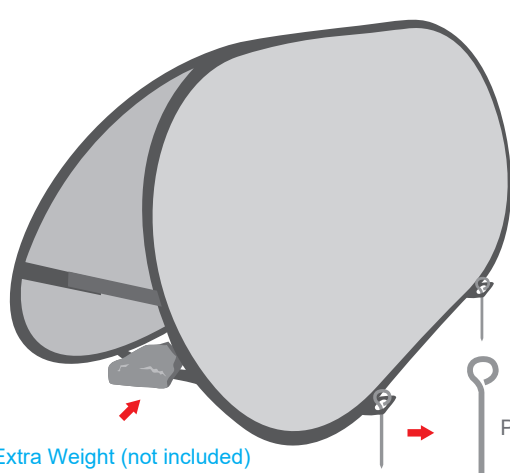

Pop Up A-Frame Banner

Horizontal
 Regular 60x126cm / 23.6"x49.6"
 Medium 100x200cm / 39.4"x78.7"
 Large 110x270cm 43.3" / 106.3"

Vertical
 Small 65x95cm / 25.6"x37.4"
 Regular 80x100cm / 31.5"x39.4"
 Medium 100x125cm / 39.4"x49.2"
 Large 125x180cm / 49.2"x70.9"

Triangle
 Regular 100x100cm / 39.4"x39.4"
 Medium 120x120cm /47.2"x47.2"
 Large 150x150cm / 59"x59"

Circle
 Regular 100x100cm / 39.4"x39.4"
 Large 150x150cm / 59"x59"

Our pop-up A-Frames have been engineered to withstand the elements and can be staked to the ground and/or weighted.

Extra Weight (not included)

Pegs included x4

CARING

- Always fasten the two velcro arms on each side of the A-Frame.
- Ensure the A-Frame is stable on the ground when set up.
- Use the pockets to weigh it down.
- Do not** fold the A-Frame on concrete or rough surfaces as this will rub on the band.
- Do not** force the fold, check the instructions.
- Clean with warm soapy water.
- Always dry thoroughly before folding and packing away.