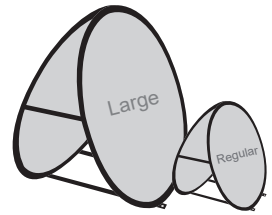

Pop Up A-Frame Banner

Horizontal
 Regular 60x126cm / 23.6"x49.6"
 Medium 100x200cm / 39.4"x78.7"
 Large 110x270cm 43.3" / 106.3"

Vertical
 Small 65x95cm / 25.6"x37.4"
 Regular 80x100cm / 31.5"x39.4"
 Medium 100x125cm / 39.4"x49.2"
 Large 125x180cm / 49.2"x70.9"

Triangle
 Regular 100x100cm / 39.4"x39.4"
 Medium 120x120cm /47.2"x47.2"
 Large 150x150cm / 59"x59"

Circle
 Regular 100x100cm / 39.4"x39.4"
 Large 150x150cm / 59"x59"

Our pop-up A-Frames have been engineered to withstand the elements and can be staked to the ground and/or weighted.